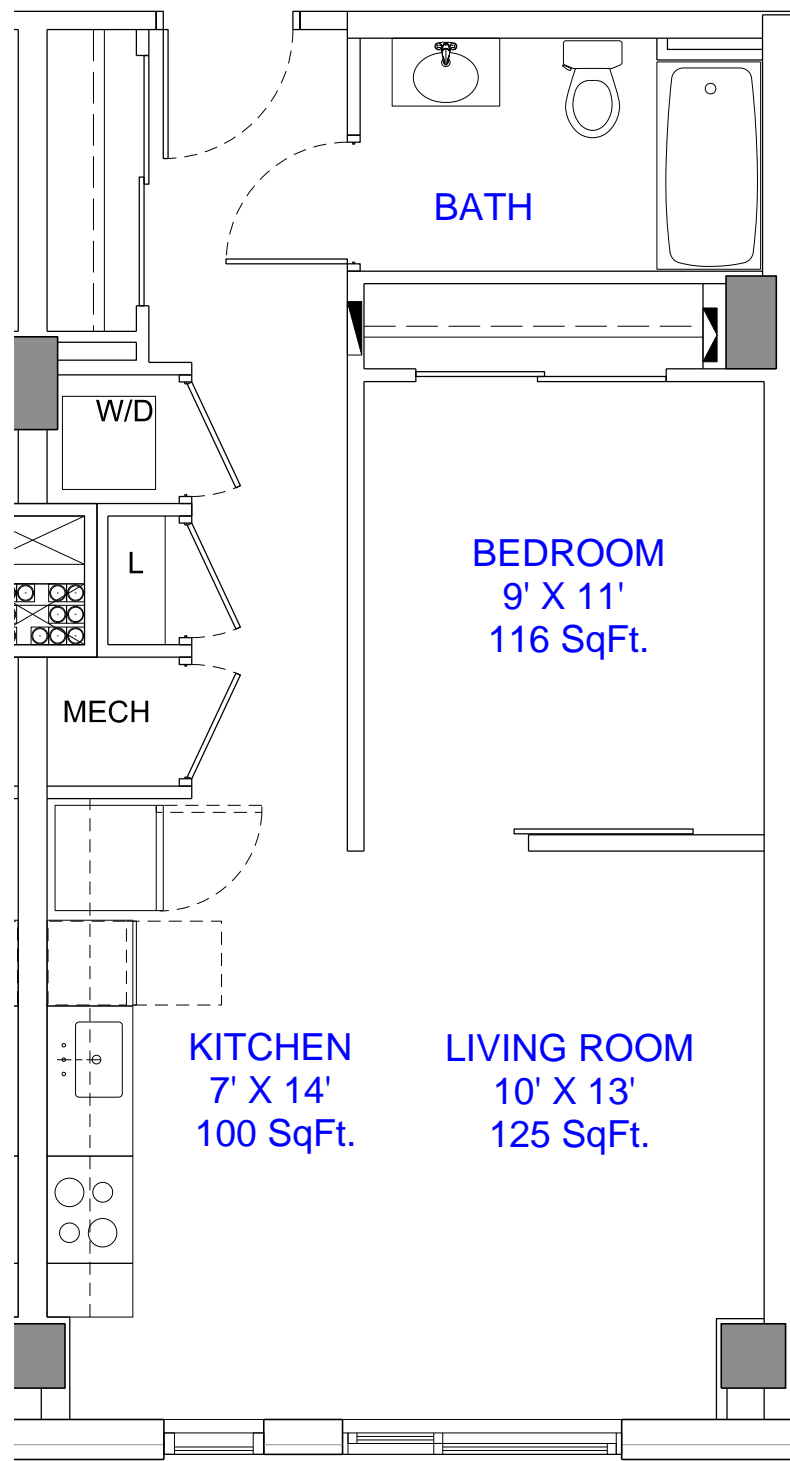

Areas and dimensions shown are approximate

1 Bedroom 1 Bath

Channing E. Phillips Homes
1710 7th St NW
Washington DC

Areas and dimensions shown are approximate

1 Bedroom 1 Bath

Channing E. Phillips Homes
1710 7th St NW
Washington DC

Areas and dimensions shown are approximate

2 Bedroom 1 Bath

Channing E. Phillips Homes
1710 7th St NW
Washington DC

2 Bedroom 1 Bath

Channing E. Phillips Homes
1710 7th St NW
Washington DC

3 Bedroom 2 Bath