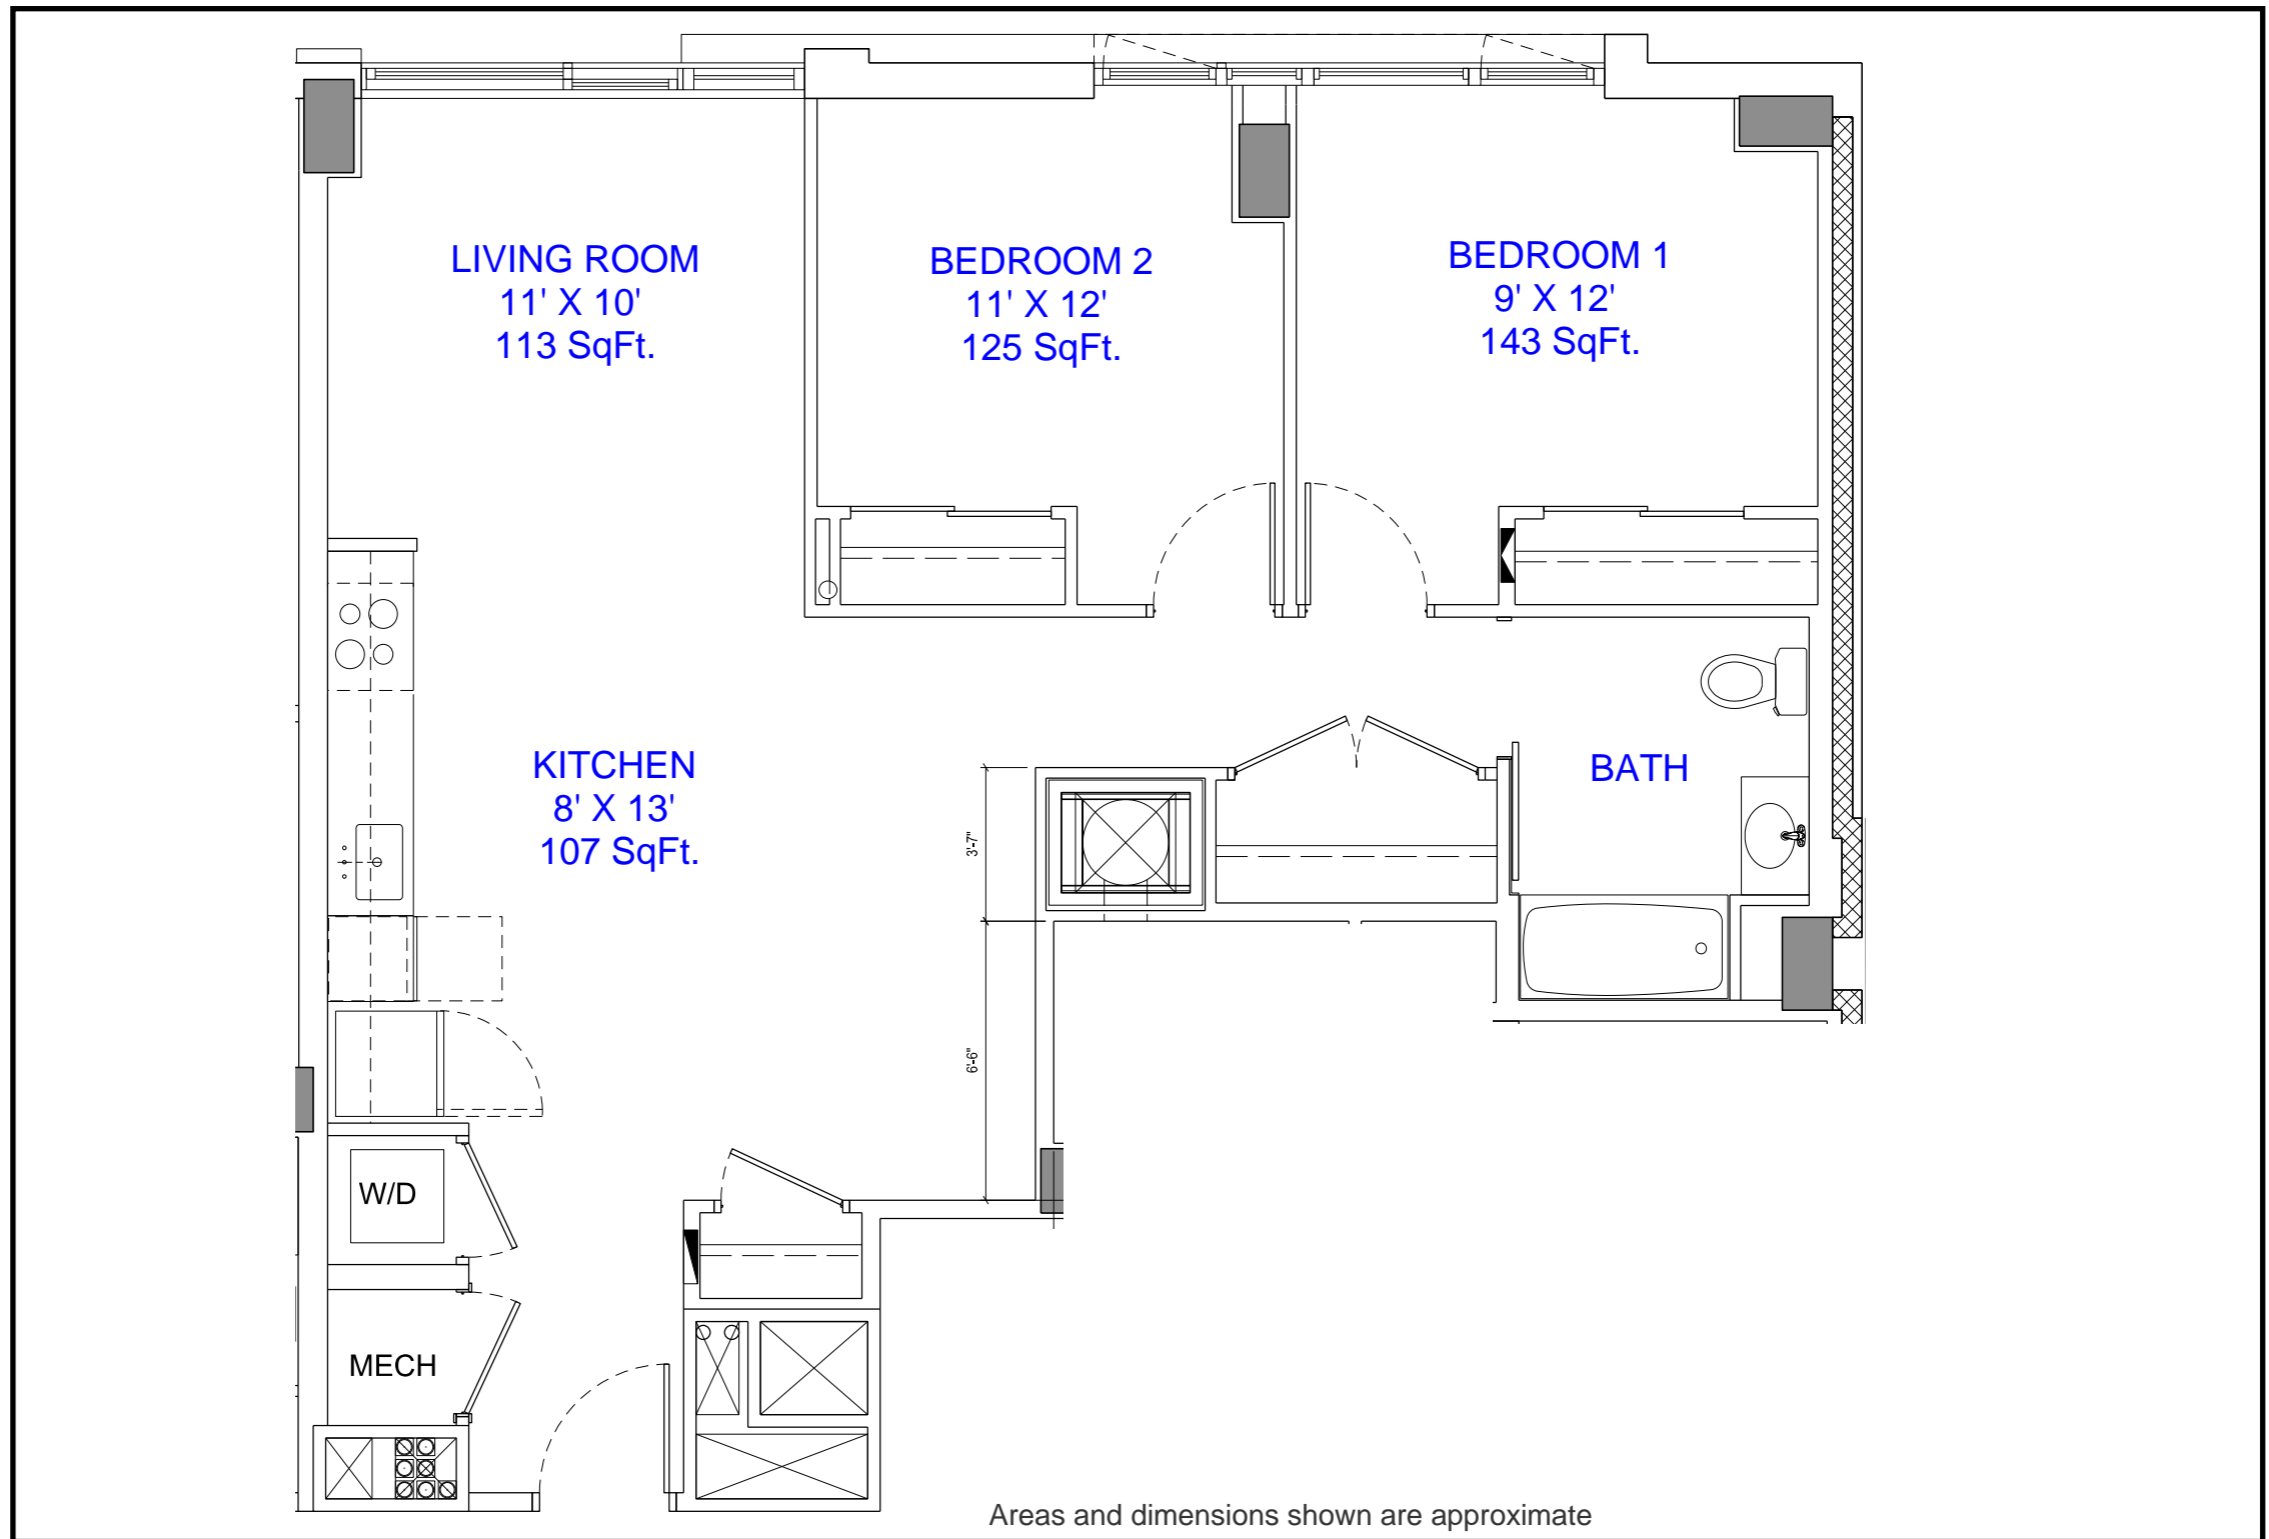

Areas and dimensions shown are approximate

1 Bedroom 1 Bath

Channing E. Phillips Homes
1710 7th St NW
Washington DC

Areas and dimensions shown are approximate

1 Bedroom 1 Bath

Channing E. Phillips Homes
1710 7th St NW
Washington DC

Areas and dimensions shown are approximate

2 Bedroom 1 Bath

Channing E. Phillips Homes
1710 7th St NW
Washington DC

2 Bedroom 1 Bath

Channing E. Phillips Homes
1710 7th St NW
Washington DC

3 Bedroom 2 Bath