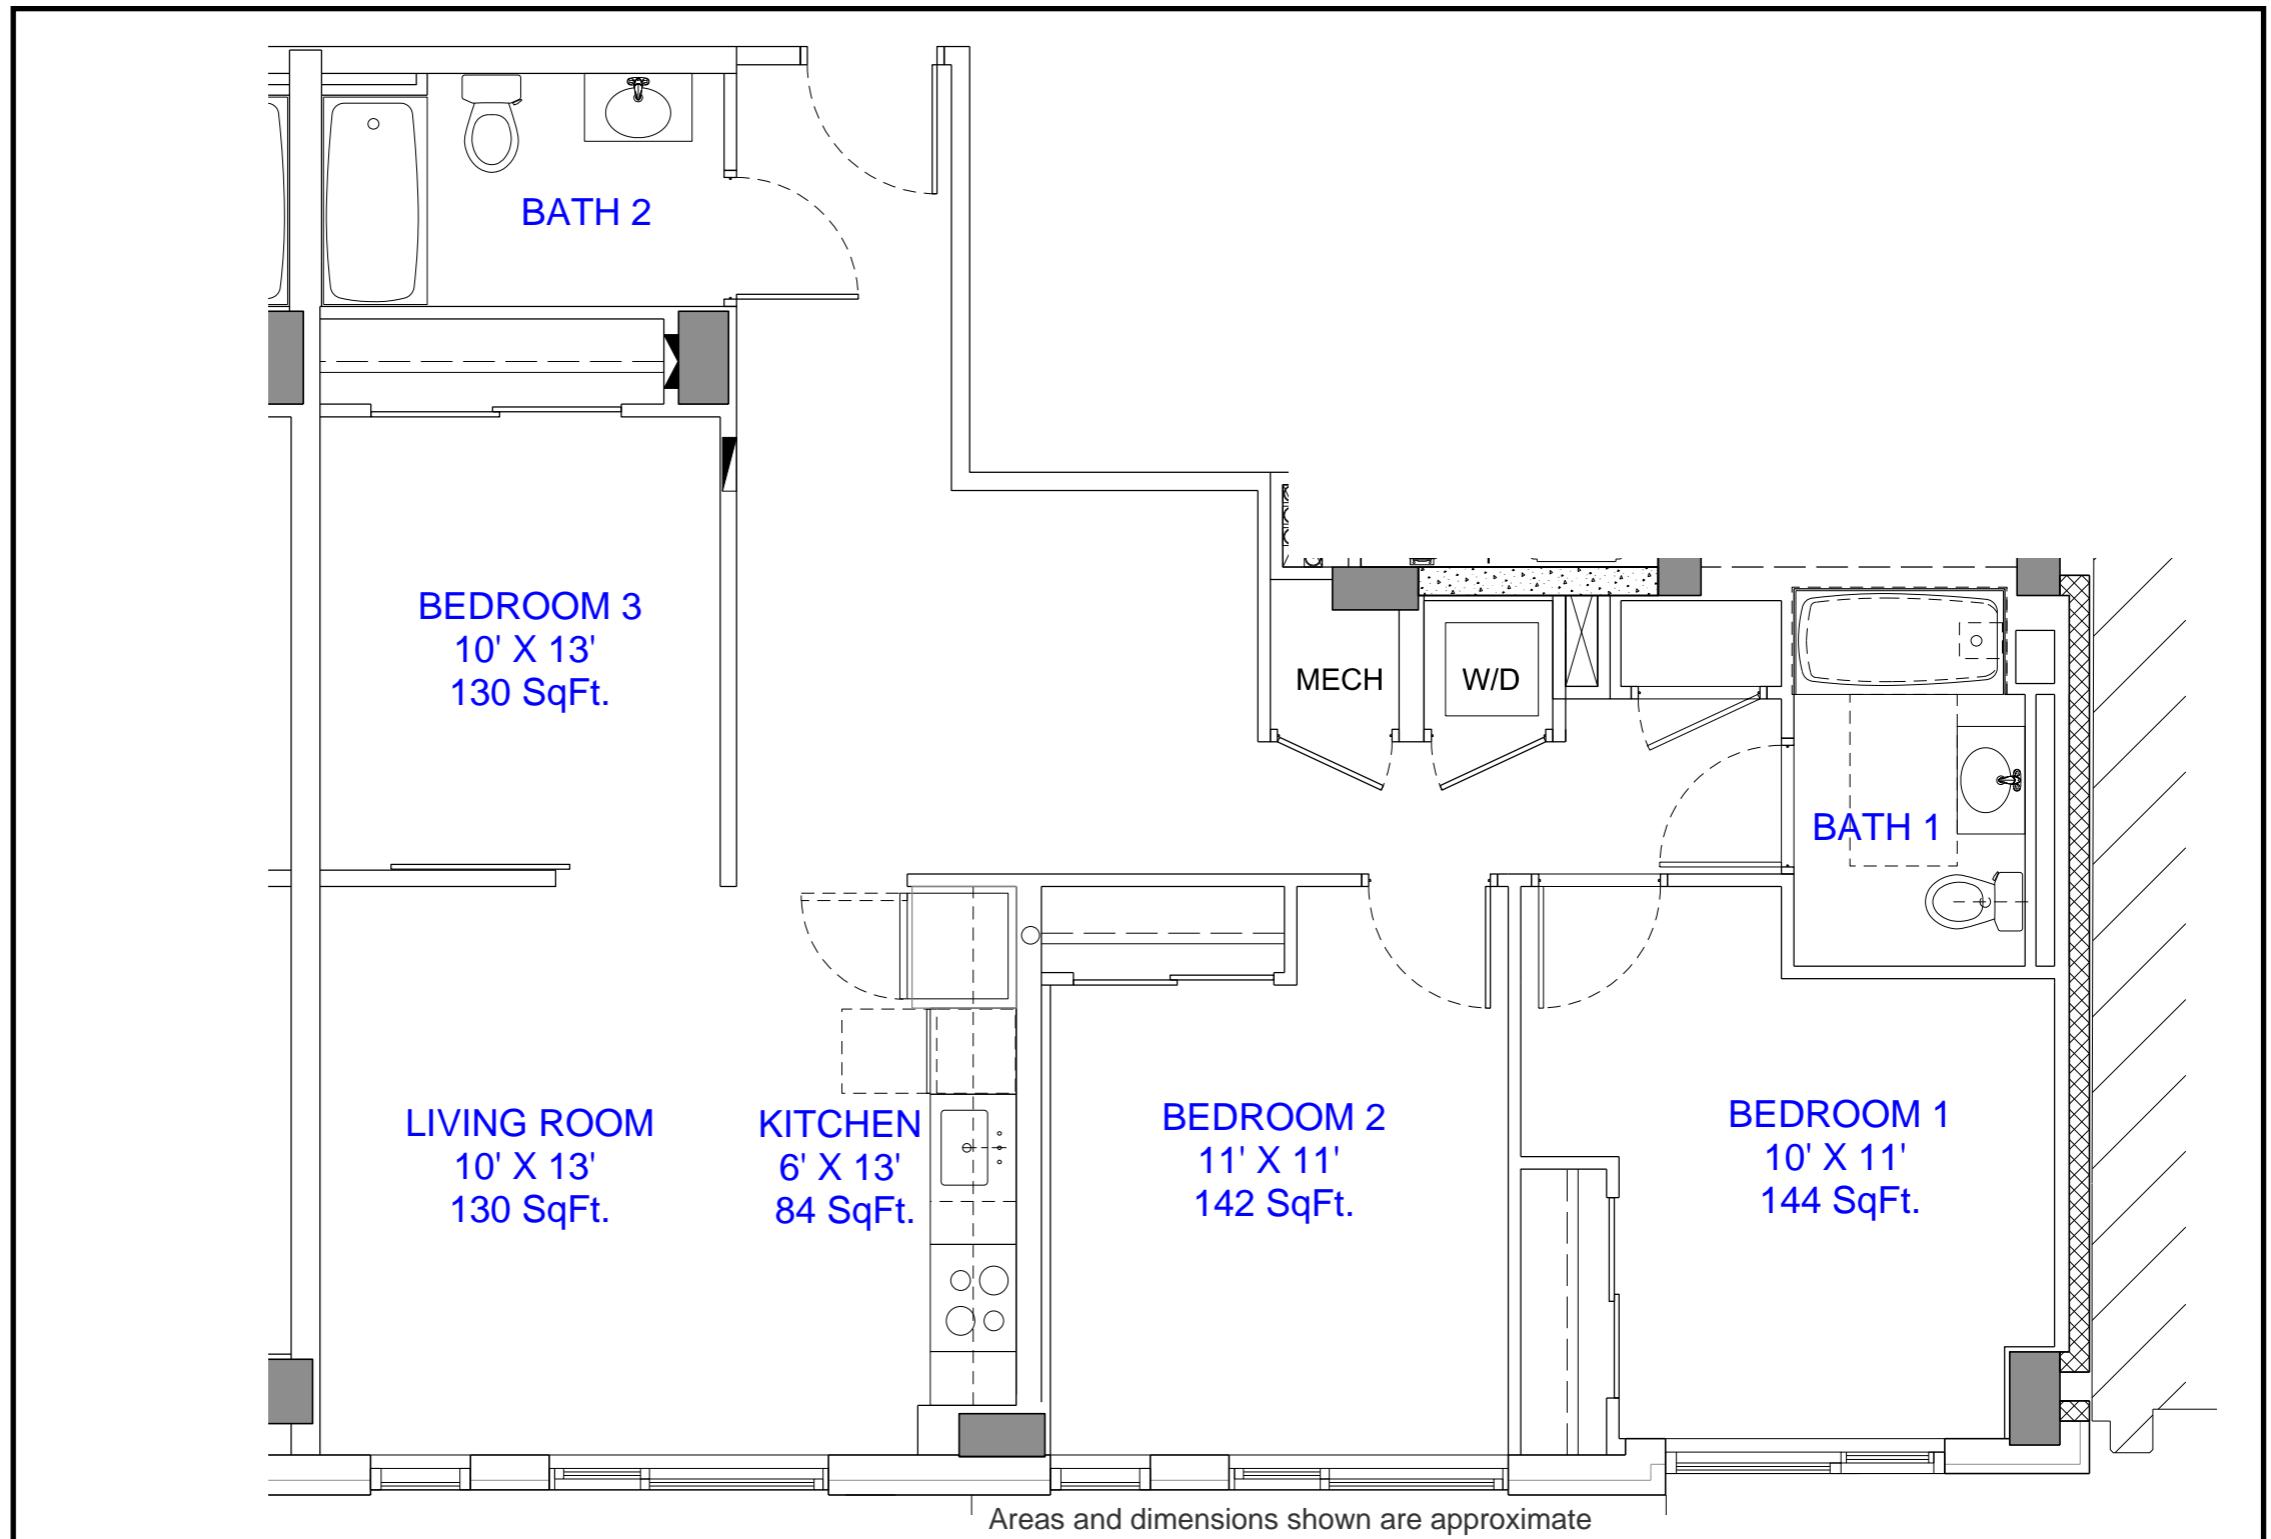

Areas and dimensions shown are approximate

1 Bedroom 1 Bath

Channing E. Phillips Homes
1710 7th St NW
Washington DC

Areas and dimensions shown are approximate

1 Bedroom 1 Bath

Channing E. Phillips Homes
1710 7th St NW
Washington DC

Areas and dimensions shown are approximate

2 Bedroom 1 Bath

Channing E. Phillips Homes
1710 7th St NW
Washington DC

2 Bedroom 1 Bath

Channing E. Phillips Homes
1710 7th St NW
Washington DC

3 Bedroom 2 Bath