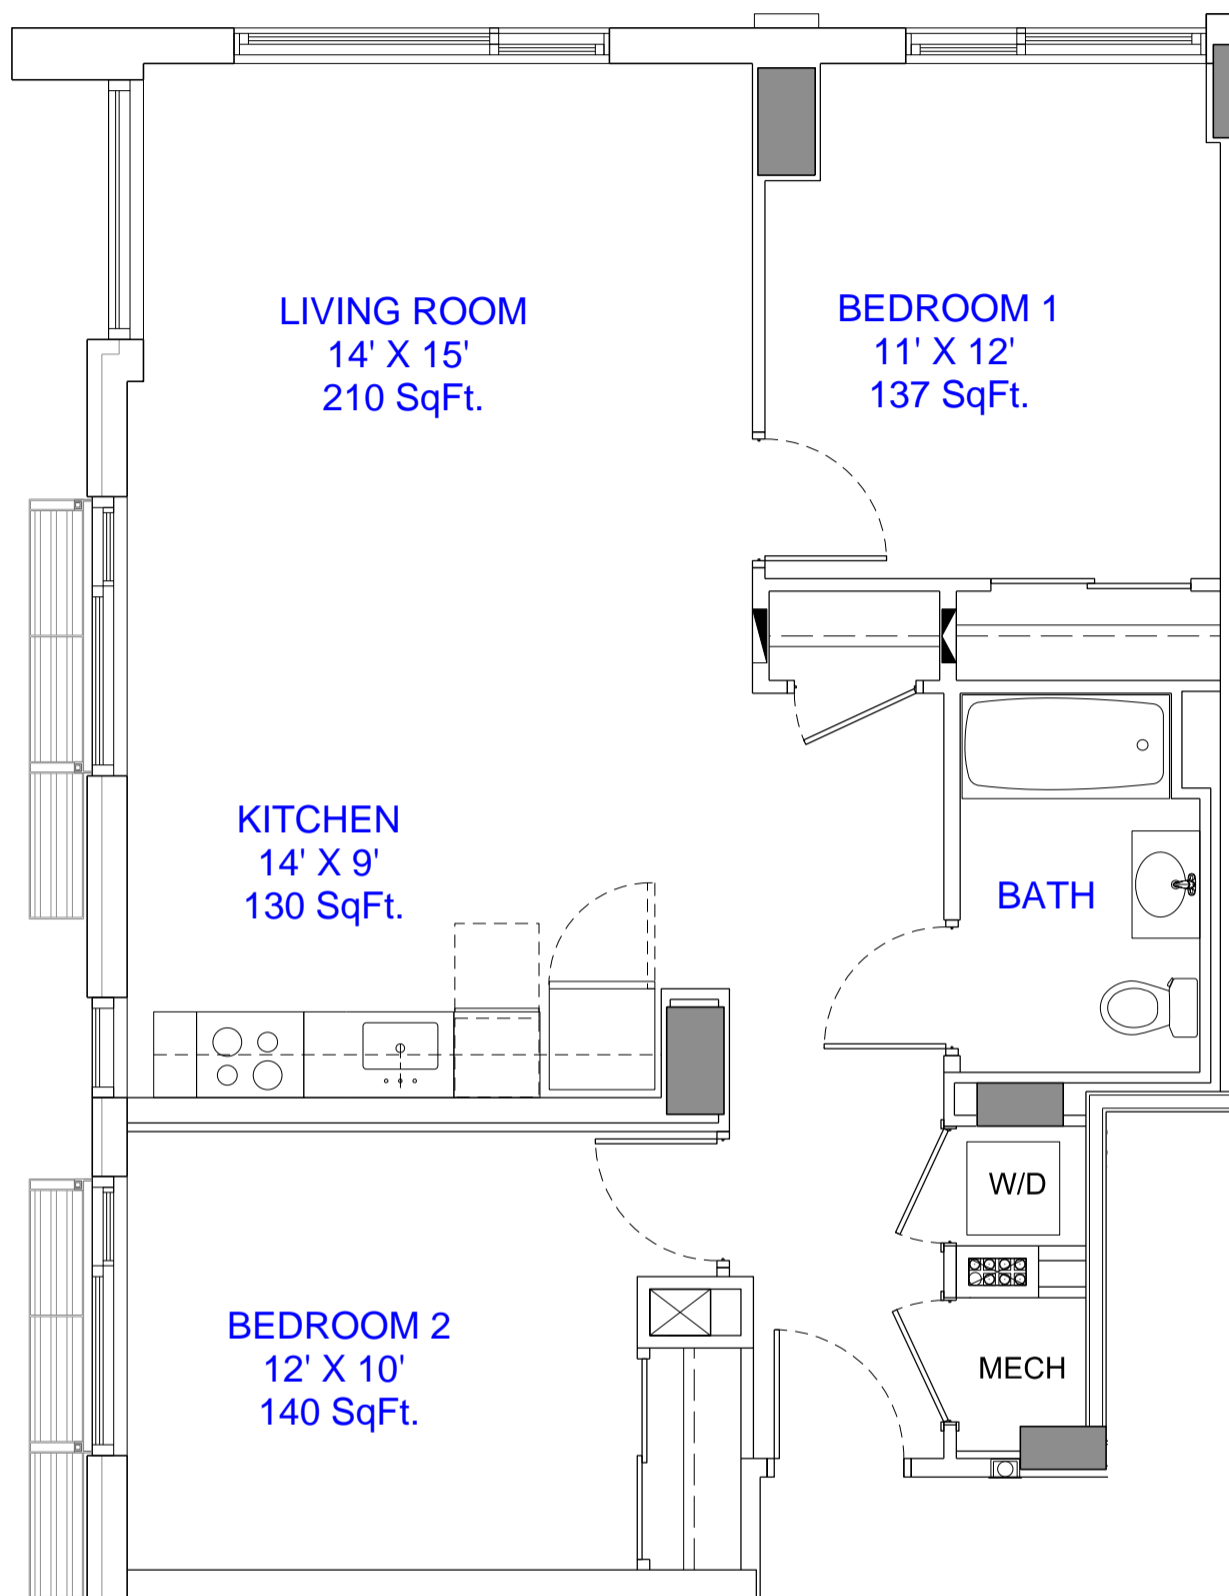

Areas and dimensions shown are approximate

1 Bedroom 1 Bath

Channing E. Phillips Homes
1710 7th St NW
Washington DC

Areas and dimensions shown are approximate

1 Bedroom 1 Bath

Channing E. Phillips Homes
1710 7th St NW
Washington DC

Areas and dimensions shown are approximate

2 Bedroom 1 Bath

Channing E. Phillips Homes
1710 7th St NW
Washington DC

2 Bedroom 1 Bath

Channing E. Phillips Homes
1710 7th St NW
Washington DC

3 Bedroom 2 Bath